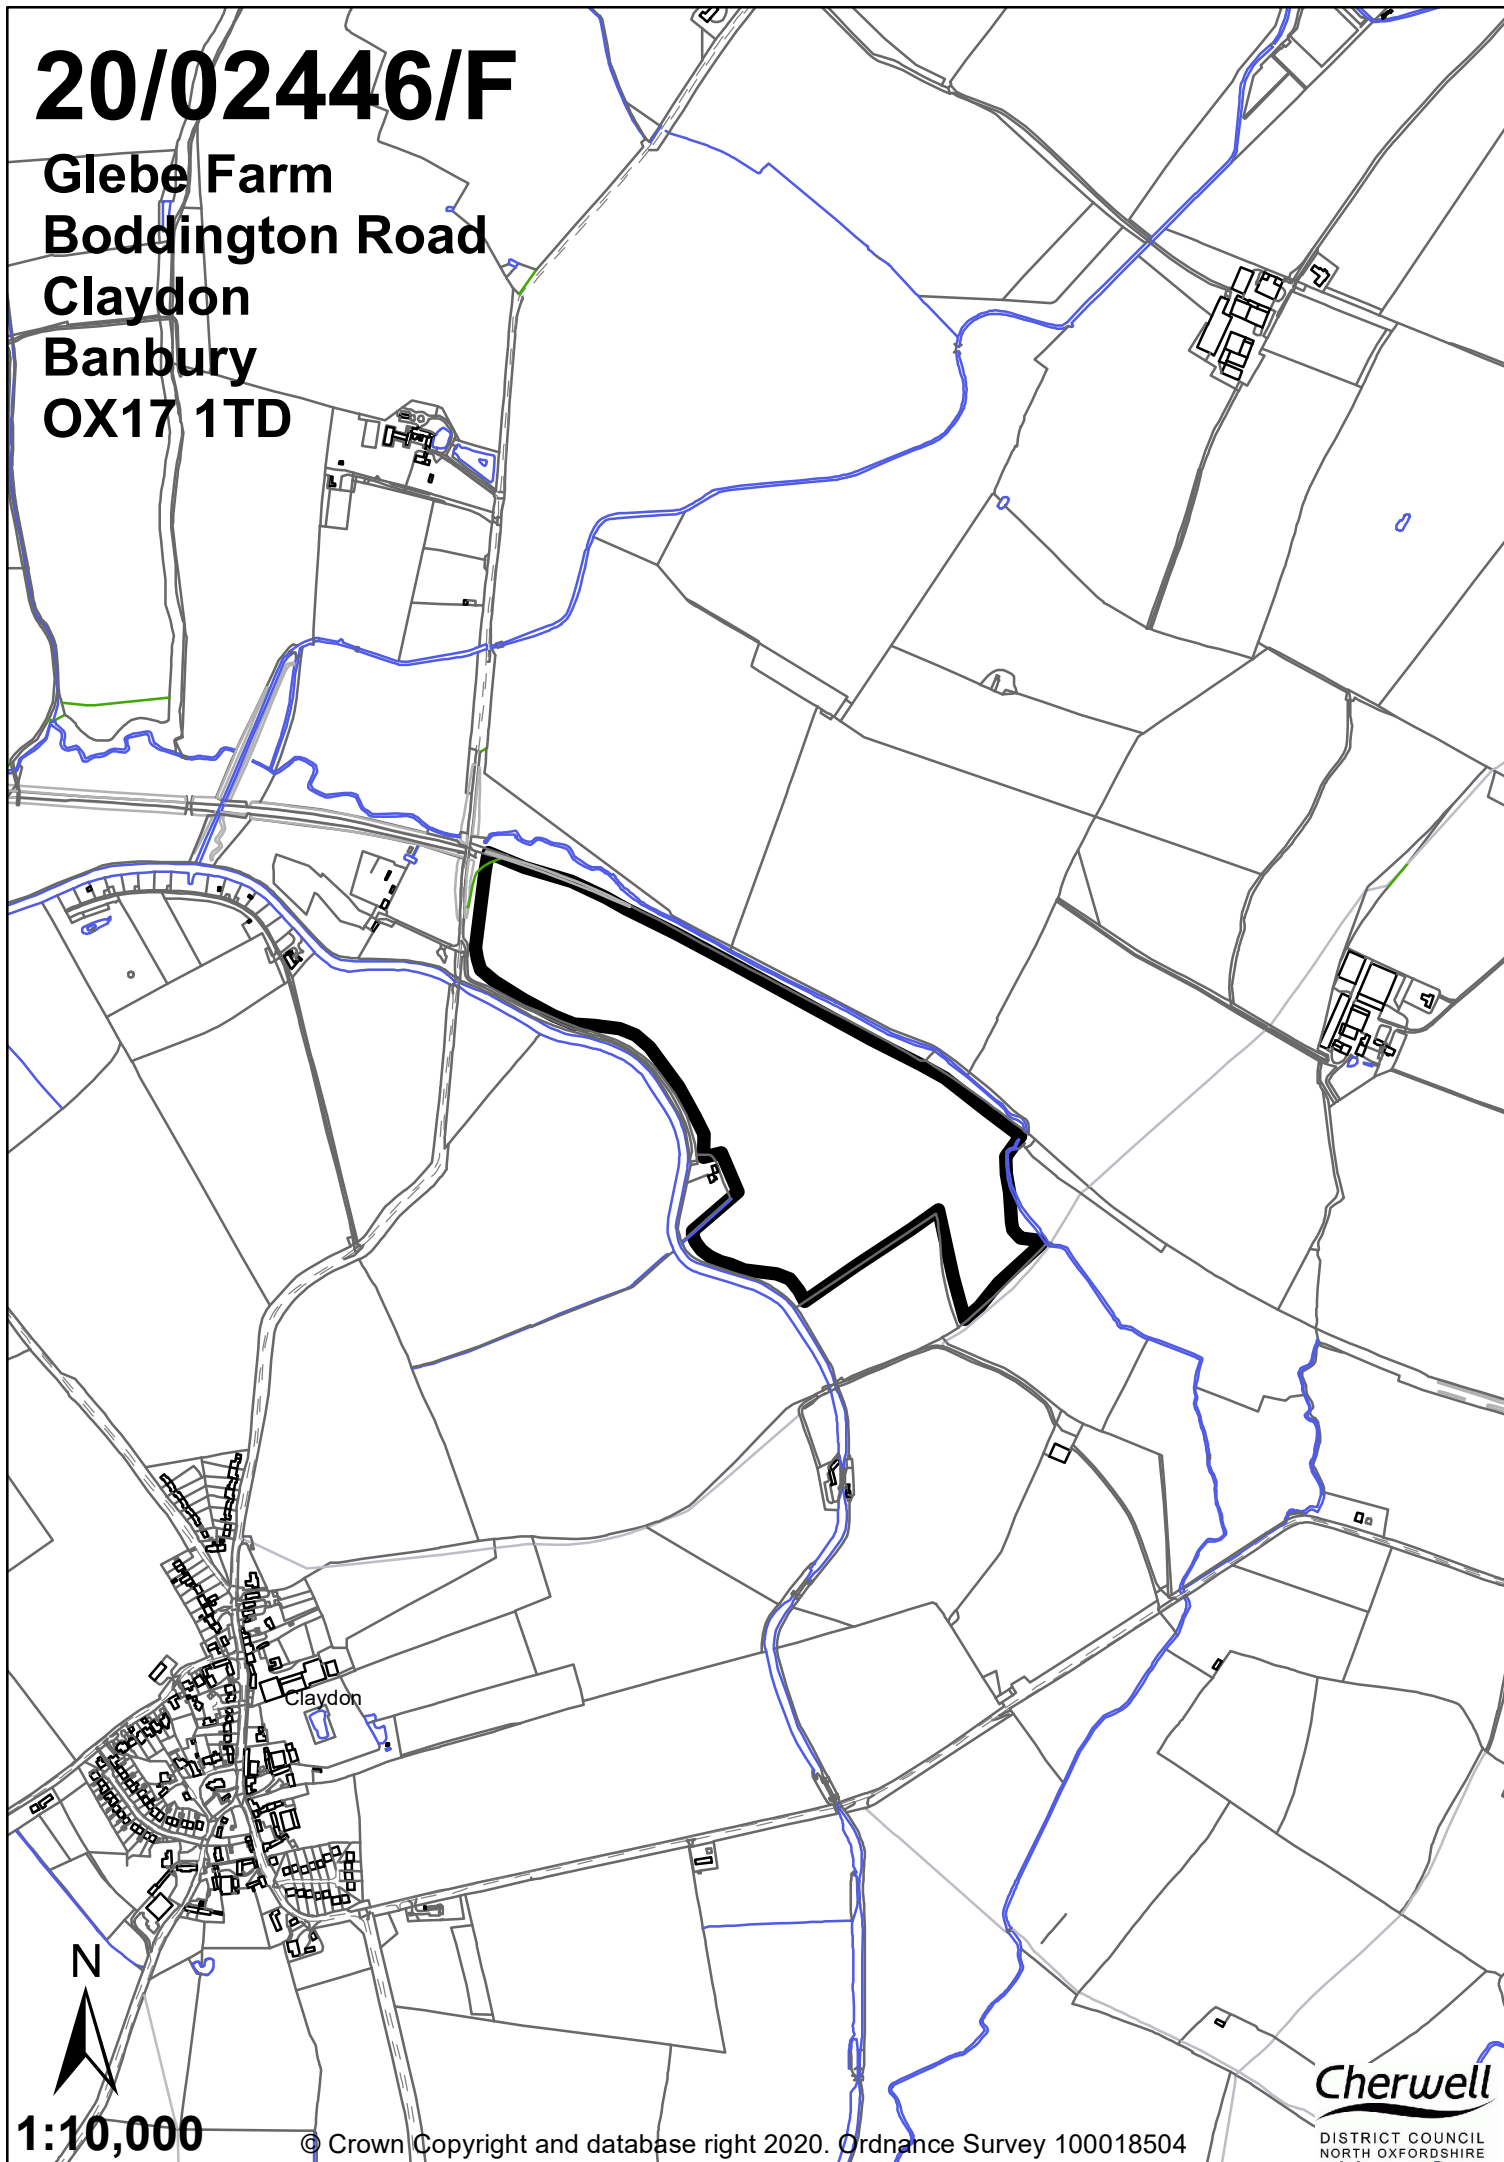

# 20/02446/F

Glebe Farm  
Boddington Road  
Claydon  
Banbury  
OX17 1TD

1:10,000

© Crown Copyright and database right 2020. Ordnance Survey 100018504

**Cherwell**  
DISTRICT COUNCIL  
NORTH OXFORDSHIRE